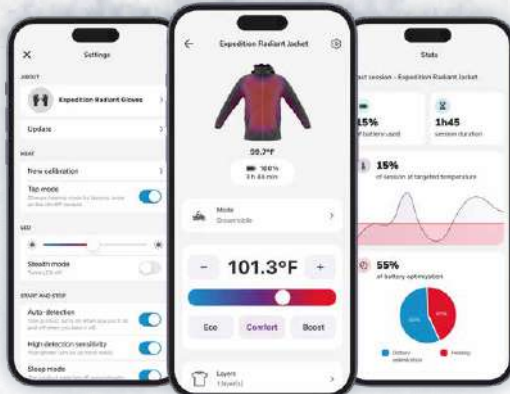

INTELLIGENT HEAT

The clim8 autonomous heating system uses sensors to track your body temperature and adjusts to your heat level.

SMART APP CONTROL

Set your ideal temperature on the clim8 app and let it do the rest.

BACKED BY DATA

Body heat mapping by the clim8 lab allows optimal thermal comfort.