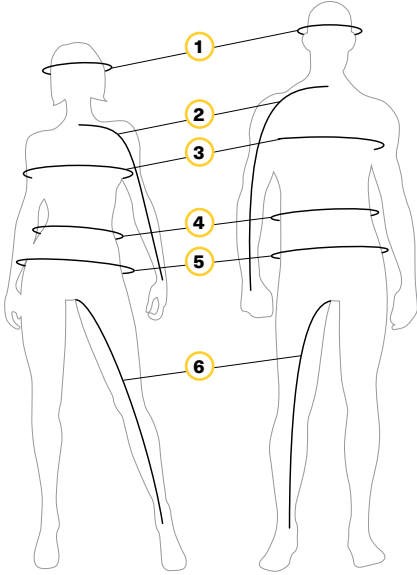

SIZING CHART

HOW TO MEASURE

- For best results, have someone else take measurements.
- Measure body in underwear.
- Tape must be snug but not tight.
- If measurements fall between two sizes, order the larger size.

1 HEAD	Around your head, from the center of the forehead, above the ears and over the natural bump at the back of the head.
2 ARM LENGTH	Let the hands hang down on the side in a slightly bent position. Measure from the center of the back of your neck, along the length of your arm, to the wrist.
3 CHEST / BUST	Measure under your arms, around the fullest part of your chest.
4 WAIST	Measure around your natural waistline, keeping one finger between the tape and body.
5 HIPS	Across the widest part of the seat.
6 INSEAM	Without shoes, from crotch to the floor.